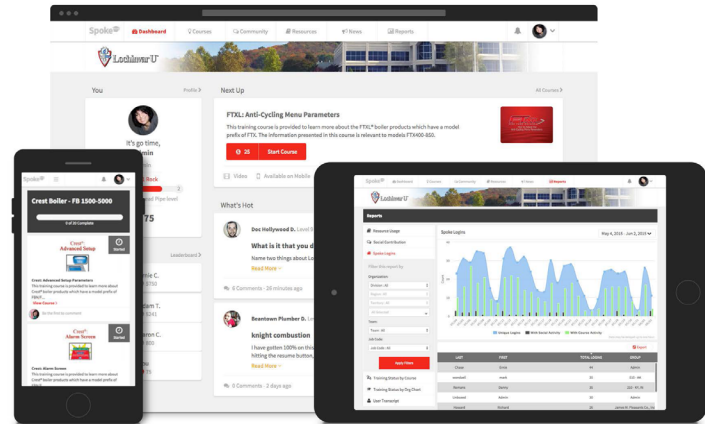

LOCHINVAR MAKES TRAINING EASY BY CHOOSING SPOKE®

“We’ve had an extremely positive experience with Spoke. The platform is easy to navigate. It’s intuitive. Nothing is buried. And we love the open communication with Unboxed.”

Technical Trainer and Administrator

CHALLENGE

Lochinvar’s product training was solid content-wise, but their LMS got in the way of learners’ access to that content. Users said the platform was hard to navigate. Plus, it wasn’t mobile-friendly.